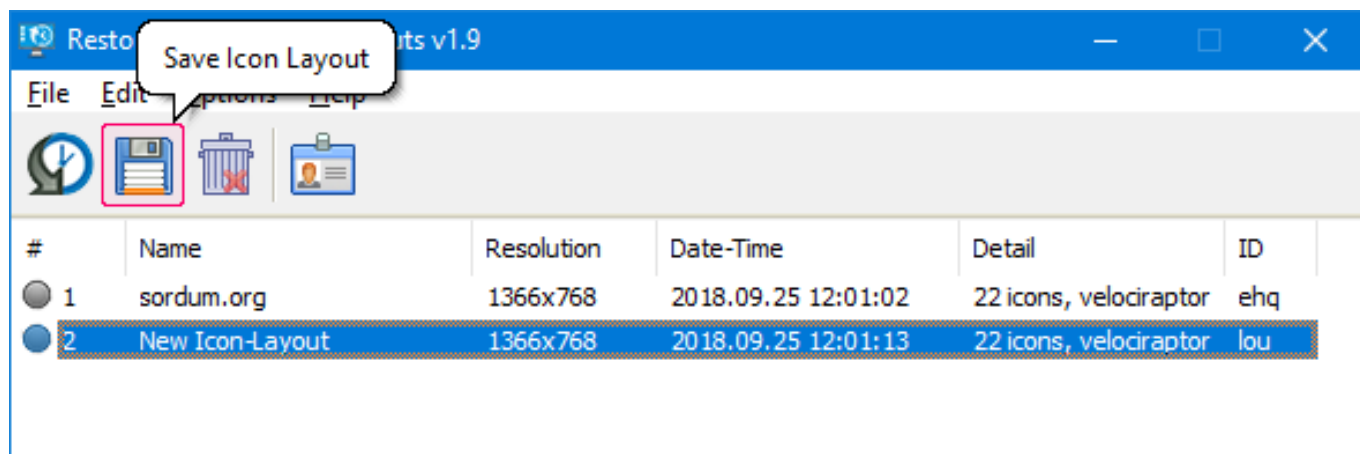

## Preserve Desktop Icon Locations in Windows with Relcon

This utility is great if you need to preserve icon layouts between PC swaps. You can make multiple backups and restores of icon layouts.

<https://www.sordum.org/downloads/?restore-desktop-icon-layouts>