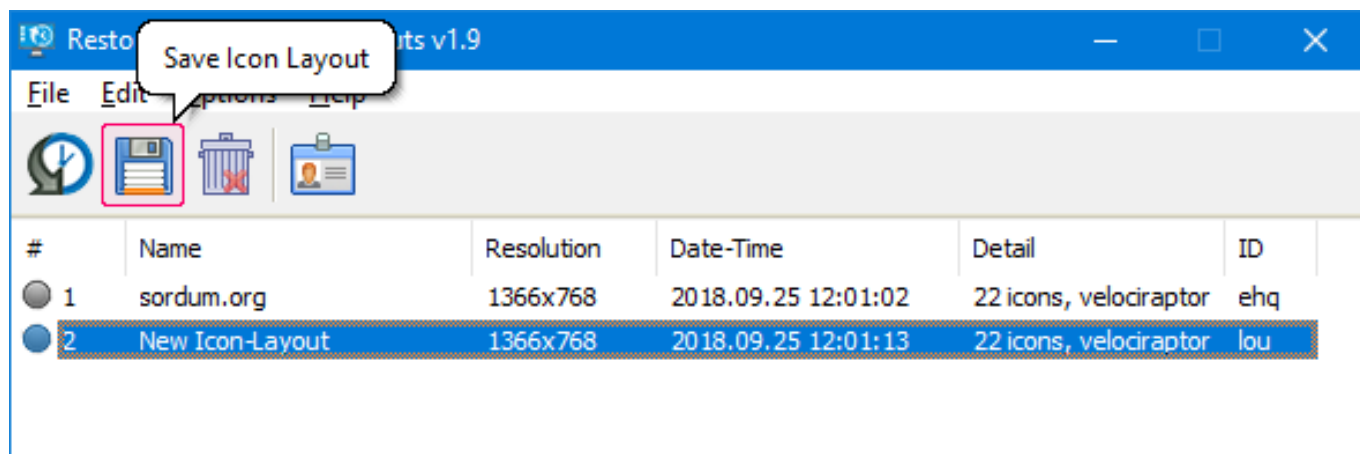

Windows

Preserve Desktop Icon Locations in Windows with Relcon

This utility is great if you need to preserve icon layouts between PC swaps. You can make multiple backups and restores of icon layouts.

<https://www.sordum.org/downloads/?restore-desktop-icon-layouts>