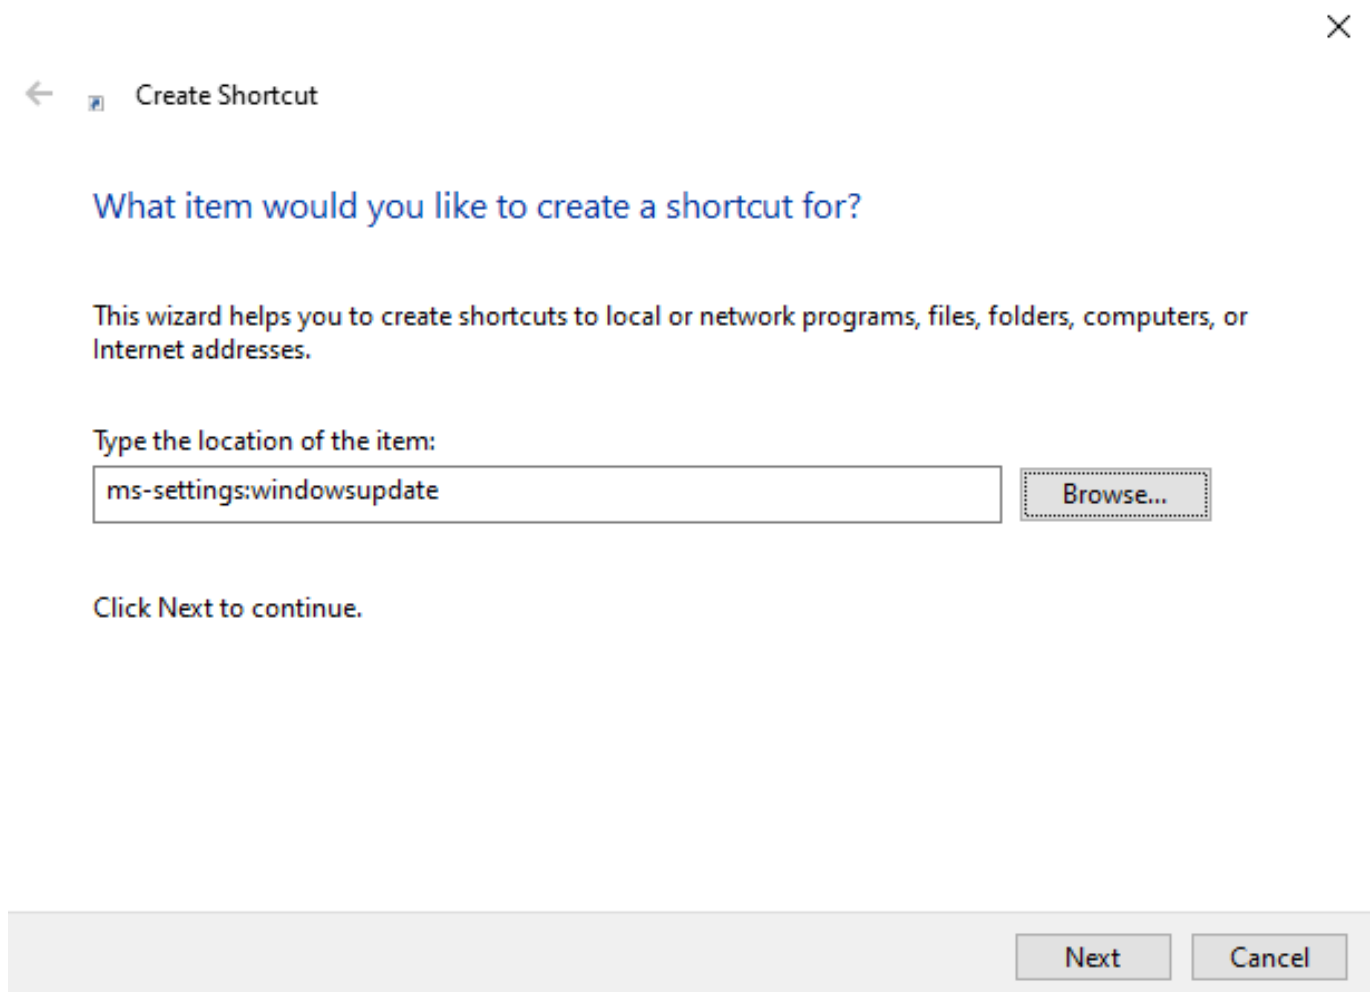

## URI Shortcut List for Windows 10/11 Modern UI Settings (ms-settings)

Use the following list to create shortcuts to frequently used URIs below. Example:

URI List:

Category	Settings page	URI Command (shortcut)
System	Settings home page	ms-settings:
	Display	ms-settings:display
	Night light settings	ms-settings:nightlight
	Advanced scaling settings	ms-settings:display-advanced
	Connect to a wireless display	ms-settings-connectabledevices:devicediscovery