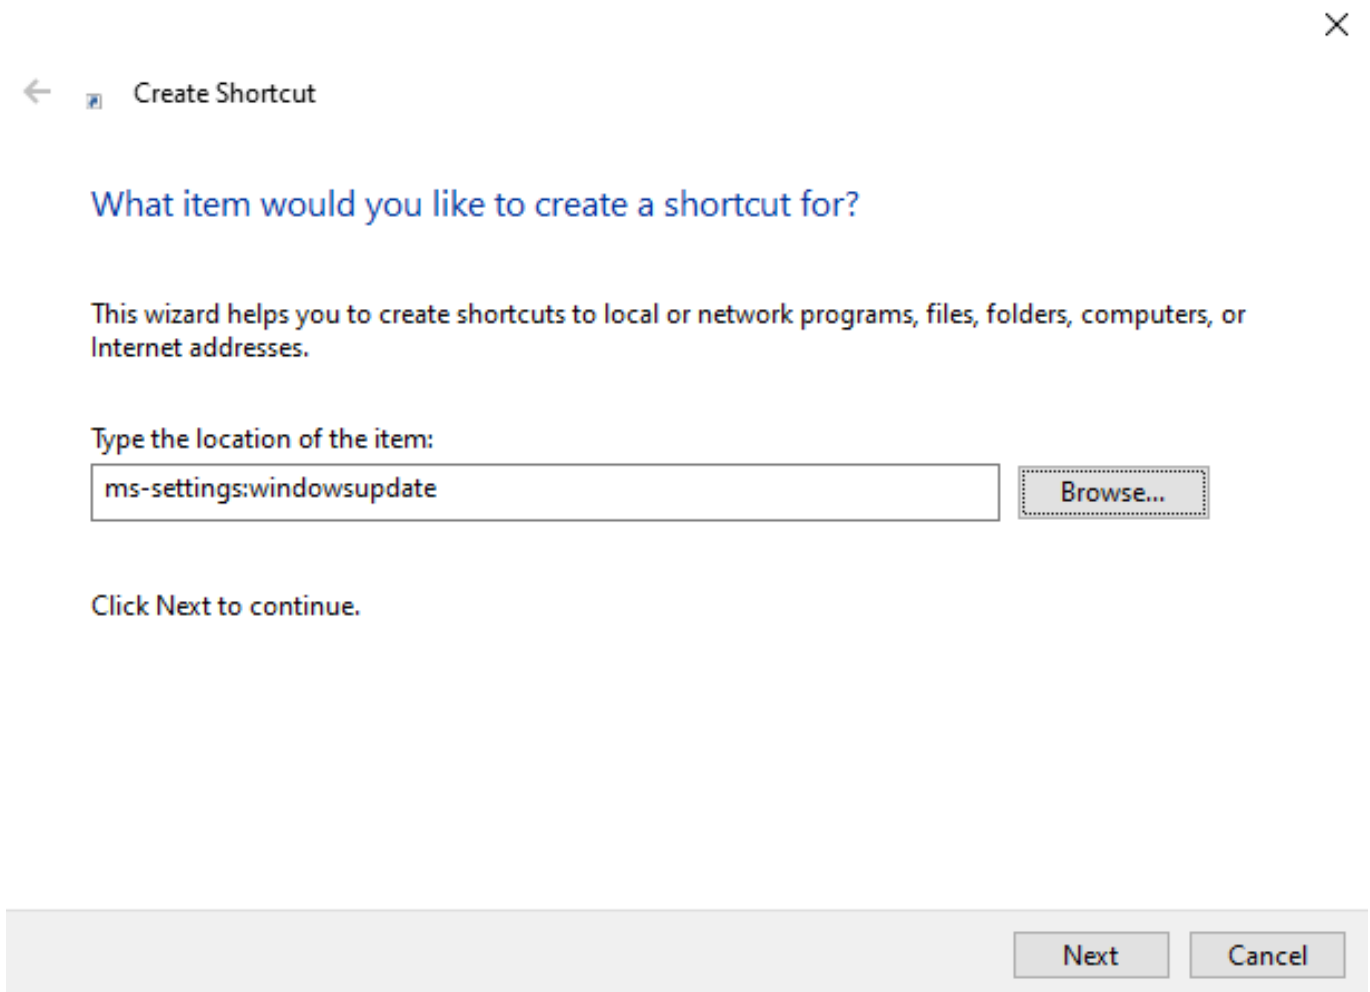

Windows

URI Shortcut List for Windows 10/11 Modern UI Settings (ms-settings)

Use the following list to create shortcuts to frequently used URIs below. Example:

URI List:

Category	Settings page	URI Command (shortcut)
System	Settings home page	ms-settings:
	Display	ms-settings:display
	Night light settings	ms-settings:nightlight
	Advanced scaling settings	ms-settings:display-advanced
	Connect to a wireless display	ms-settings-connectabledevices:devicediscovery